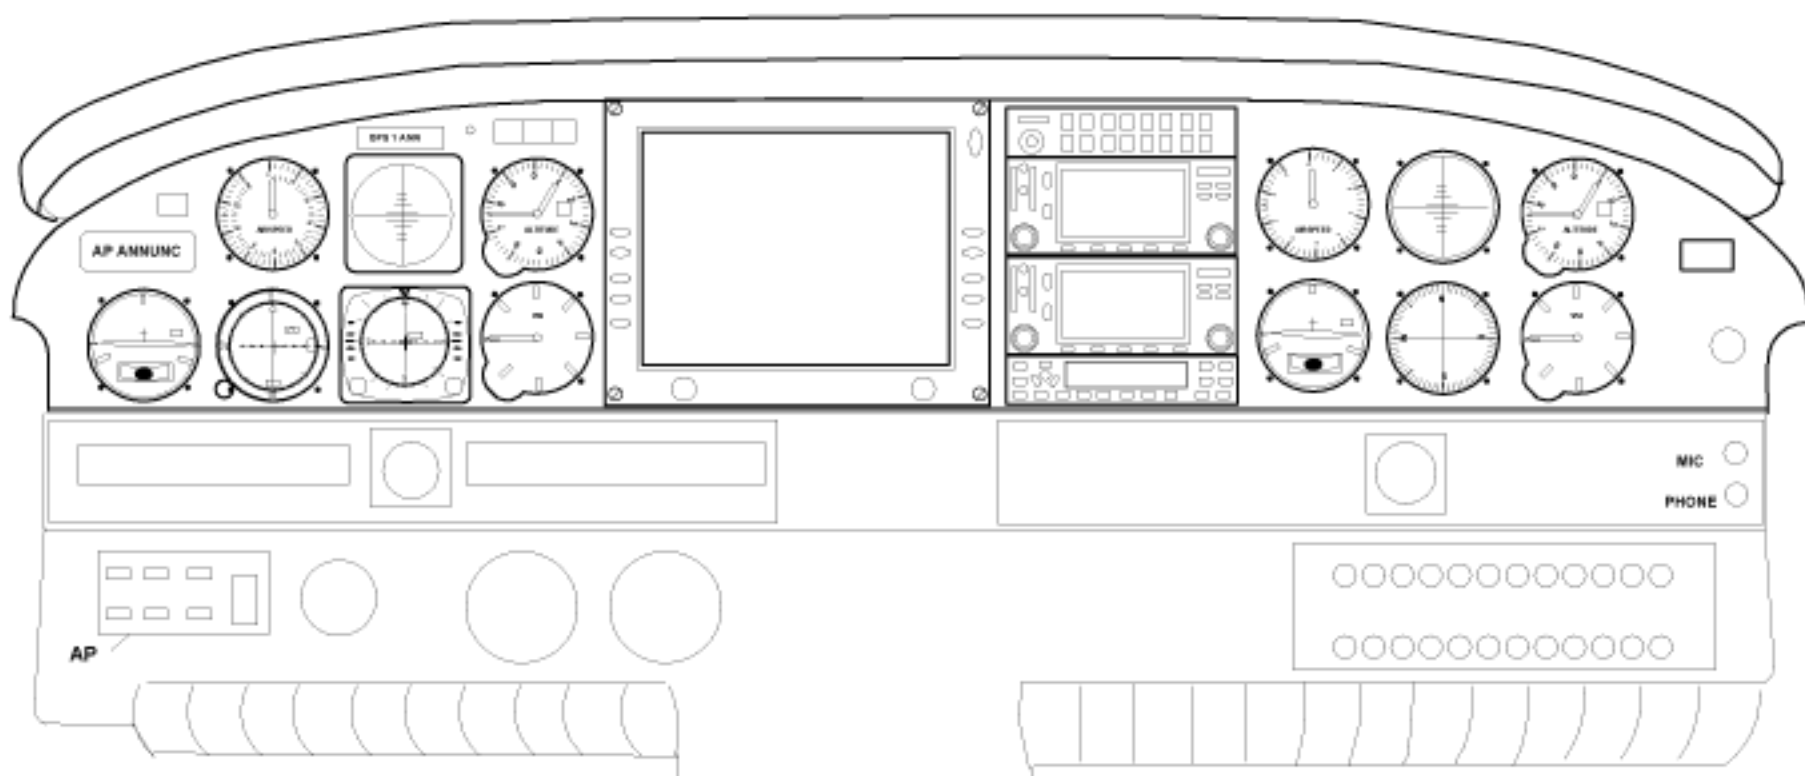

THE SARATOGA KING'S CROWN DELUXE PANEL CONVERSION

FEATURES:

- AVIDYNE EX5000 MULTIFUNCTION DISPLAY
- FULL GARMIN PACKAGE
- UPPER METAL PANEL REPLACEMENT
- DURABLE POWDERCOATED FINISH
- PROFESSIONALLY SILKSCREENED PLACARDS